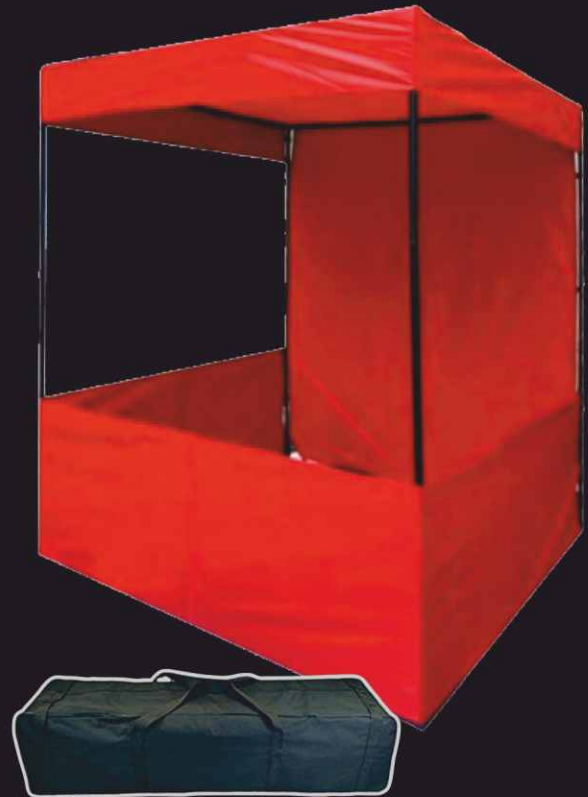

30" Wooden/ Golf Umbrella

30" Fibre/ Golf Umbrella

Monsoon Umbrella

Available Size

2 Fold:- 21" / 24" / 26"

3 fold:- 22"

1 Fold:- 23.5" / 23" / 30"

Leading manufacturer of monsoon promo umbrellas corporate branded and printed with your organization logo. High quality and easy to setup. Monsoon umbrellas are excellent ways to attract attention of your prospects in events, road shows, outdoor & indoor promotion activities, making it one of the most popular marketing solution for low cost advertising. Perfect for advertising at exhibitions for a sale or promotion.

Promotion / Demo Tents

Promotion / Demo Tents
Available Size
4'x4'x7' / 5'x5'x7' / 6'x6'x7'
We do Custom Size also.

Promotional Canopy Tent are extremely easy to setup and are perfect for road shows, advertisement canopies, and tents and can be used for outdoor & indoor promotion and sales in variety of ways.

Gazebo Tents

**Gazebo Tents
(Custom Modify)**

Available Size

2mtrX2mtr / 3mtrX3mtr

3mtrX4.5mtrs / 3mtrX6mtr

Choose from wide variety of High Quality Gazebo Fair Expo Tent Products. It comes with Aluminum frame body and is Waterproof fabric. Digitally Printed with custom artwork and your company's logo, it offers highly brand-able solution, making it perfect for outdoor marketing activities and campaigns.