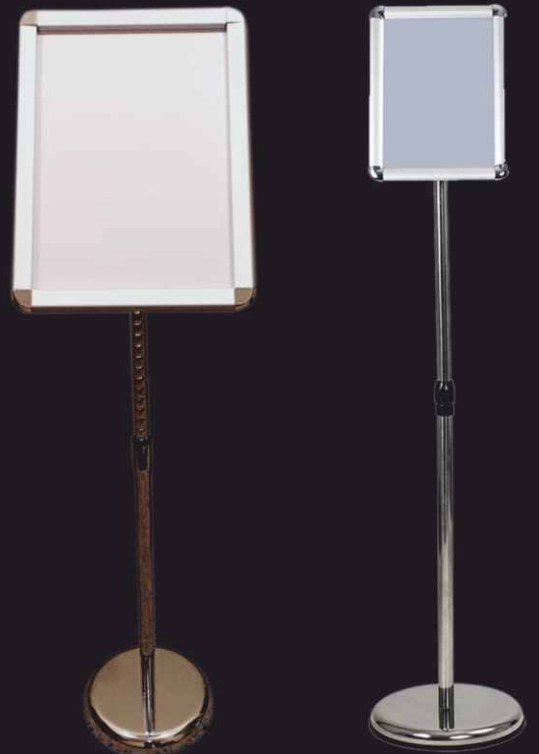

Promo Flag Banner Stand

Door Frame Standee 2x5 Ft

Door Frame Standee 3x6 Ft

Promotion Stands

3x6 ft Double side Roll-up Stand

3x6 ft L- Banner Stand

3x6 ft X- Banner Stand

3x6 ft V- Banner Stand

Promotion Stands

5 Ft Wooden Easel Stand

3x3 Ft Tripod Easel stand

A-4 Zig Zag Brochure stand

A-4 Acrylic brochure stand

Promotion Stands

Neti brochure stand

10x10 ft Adjustable Backdrop

8x8 ft Adjustable Backdrop

A3 / A4 Poster Stand

POP UP Backdrop Displays

POP UP Backdrop Displays
Available Size
3X3 mtrs (Streght)
3X3 mtrs (Curve)

POP UP Backdrop Displays supported with Aluminum pop up stand, is highly lightweight & portable. It is also extremely easy to setup and collapse. The backdrop is full color printed with custom artwork and highly brand-able. The Pop-up backdrop display is very sturdy, and is available in straight and curved frames. It is best for trade shows, exhibitions and outdoor marketing activities.